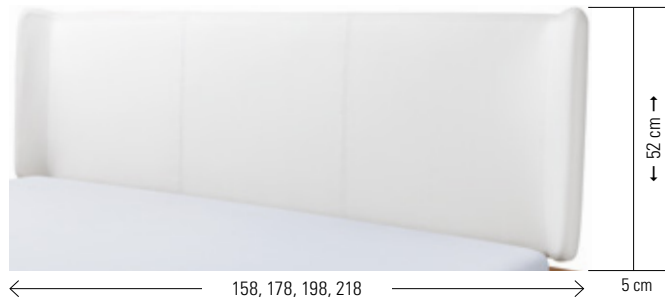

Kopfteile | Têtes de lit | Headboards

gepolstert | rembourrées | upholstered

Obag*

Dimension: 140, 160, 180, 200