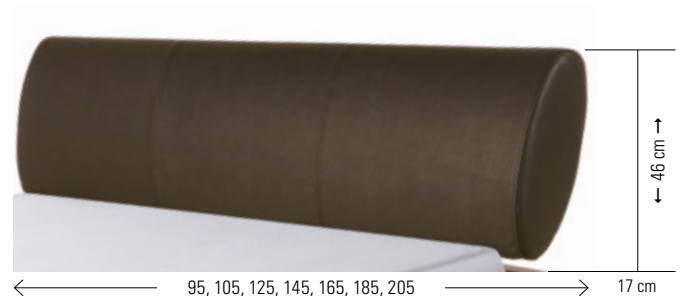

Gabo

Dimension: 90, 100, 120, 140, 160, 180, 200

Lenio

Dimension: 90/100, 120, 140, 160, 180, 200

*Leselampen nicht montierbar

Montage de lampes de lecture impossible
No possibility to assemble reading lamps

Boga

Dimension: 90, 100, 120, 140, 160, 180, 200

Elipsa*

Dimension: 90, 100, 120, 140, 160, 180, 200

Lecco

Dimension: 90/100, 120, 140, 160, 180/200

Malta

Dimension: 120, 140, 160, 180, 200